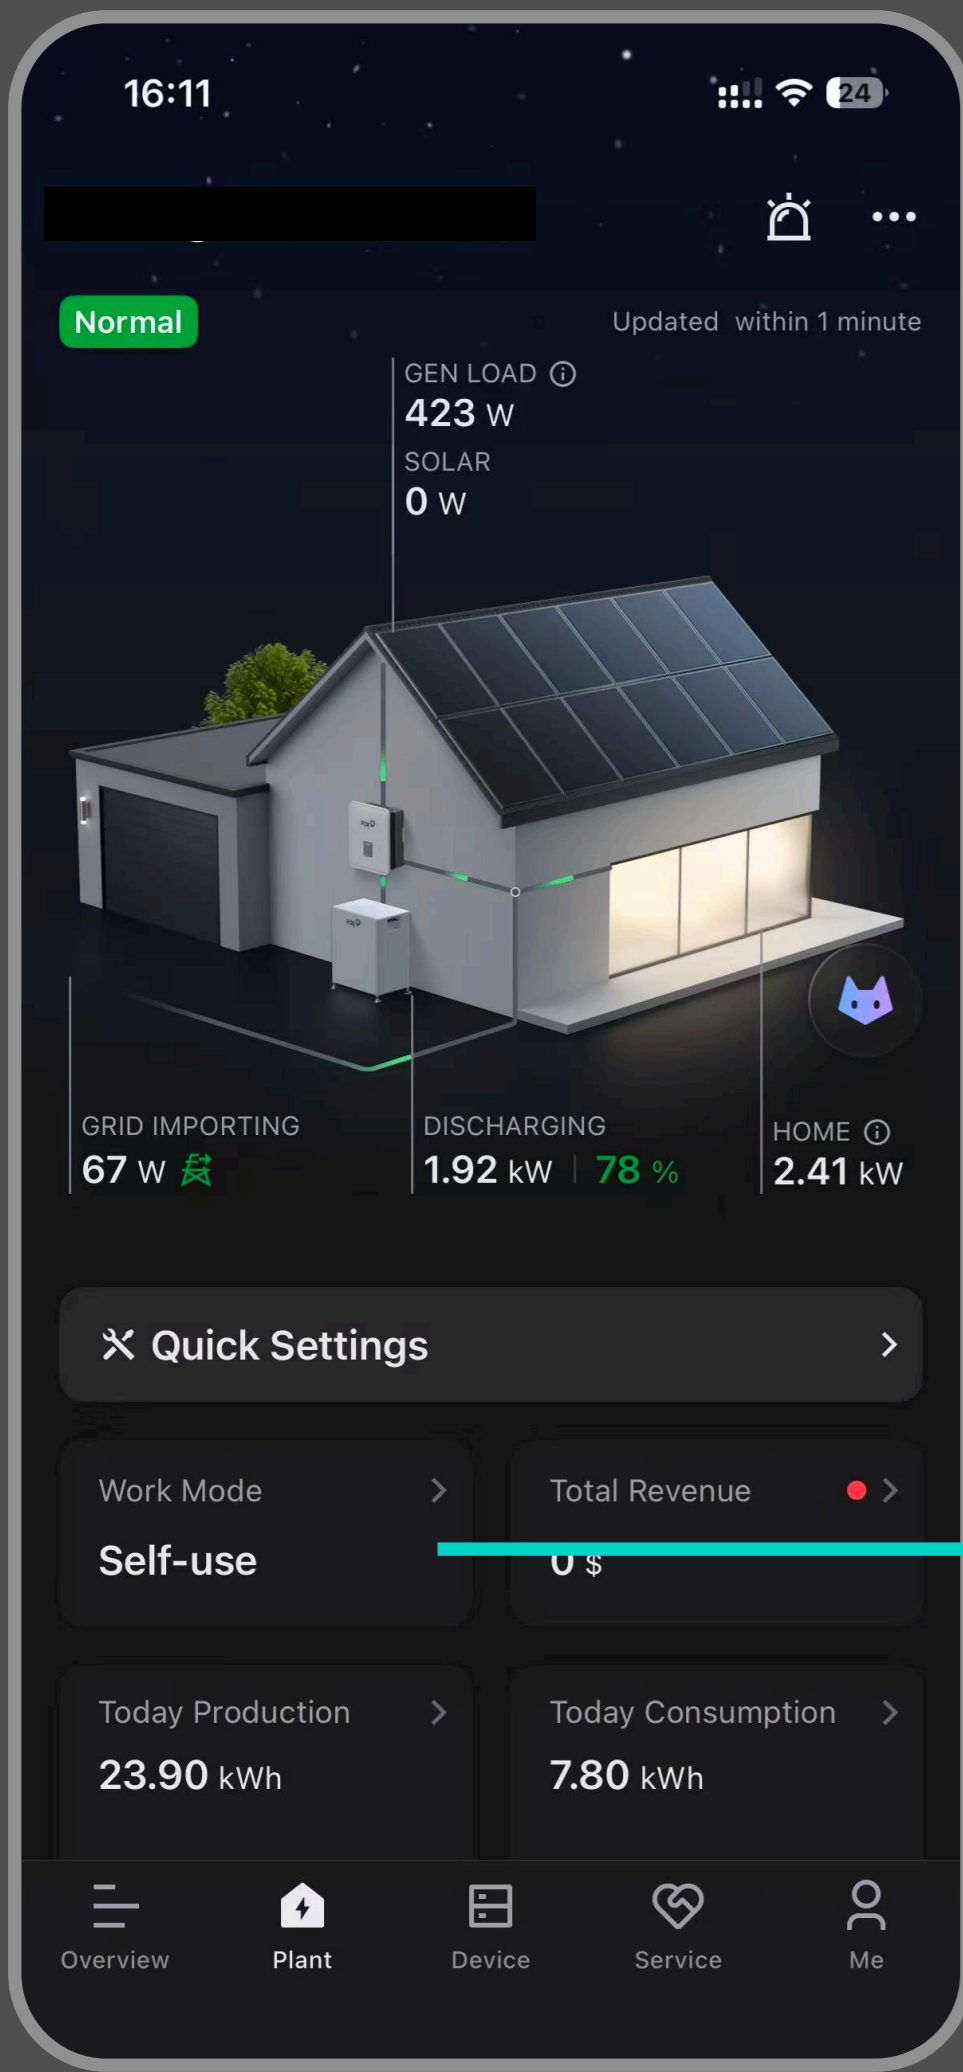

*FoxCloud 2.0 - V2.2.0

Enter Work Mode Page

Change a work mode

Select **Mode Scheduler**

Add a Schedule

Select **Forced Charge**