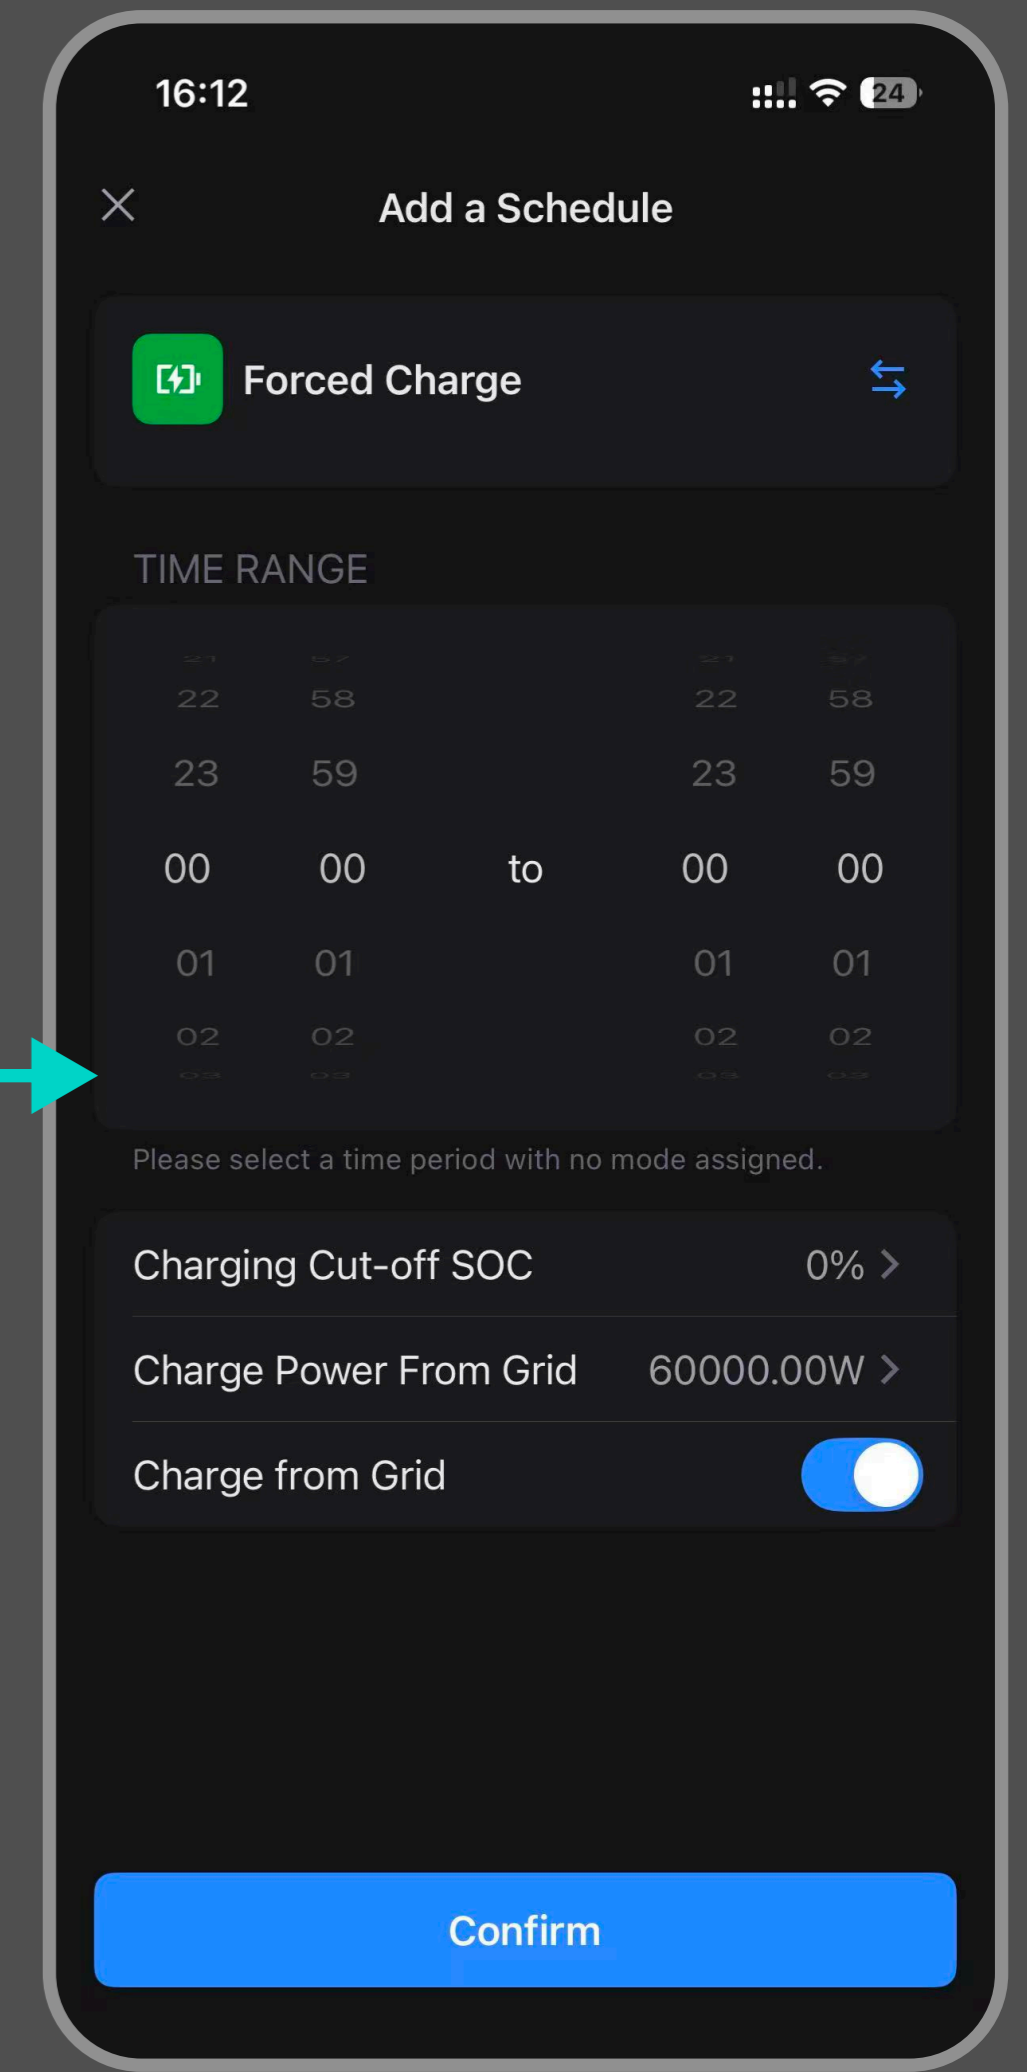

*FoxCloud 2.0 - V2.2.0

Enter Work Mode Page

Change a work mode

Select **Mode Scheduler**

Add a Schedule

Select **Forced Charge**